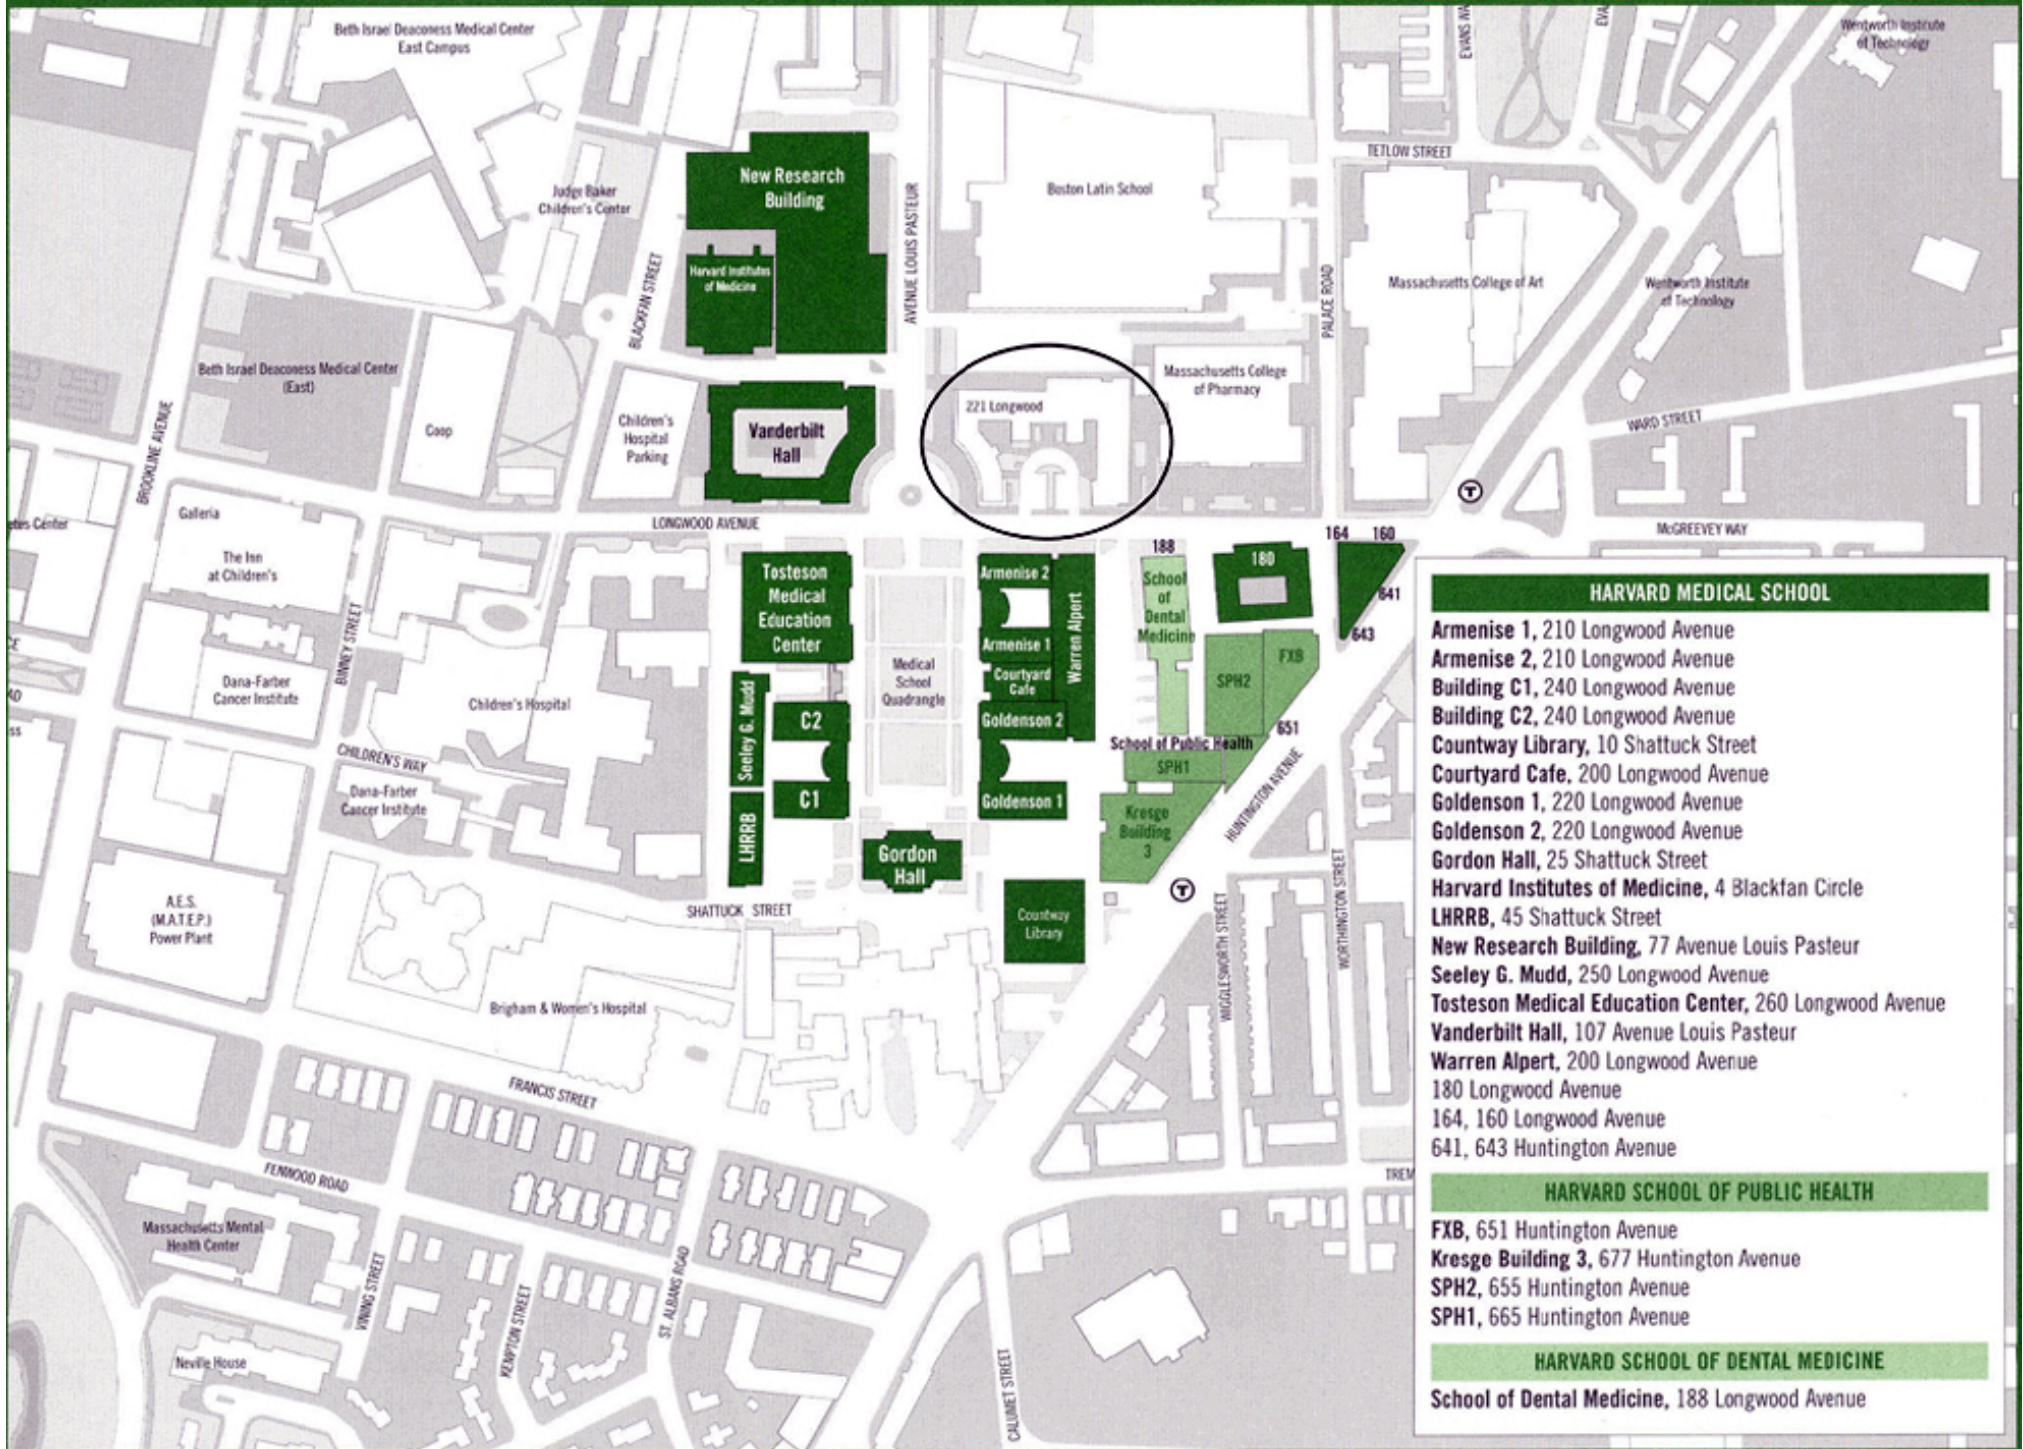

HARVARD LONGWOOD CAMPUS

HARVARD MEDICAL SCHOOL

- Armenise 1**, 210 Longwood Avenue
- Armenise 2**, 210 Longwood Avenue
- Building C1**, 240 Longwood Avenue
- Building C2**, 240 Longwood Avenue
- Courtyard Library**, 10 Shattuck Street
- Courtyard Cafe**, 200 Longwood Avenue
- Goldenson 1**, 220 Longwood Avenue
- Goldenson 2**, 220 Longwood Avenue
- Gordon Hall**, 25 Shattuck Street
- Harvard Institutes of Medicine**, 4 Blackfan Circle
- LHRRB**, 45 Shattuck Street
- New Research Building**, 77 Avenue Louis Pasteur
- Seeley G. Mudd**, 250 Longwood Avenue
- Tosteson Medical Education Center**, 260 Longwood Avenue
- Vanderbilt Hall**, 107 Avenue Louis Pasteur
- Warren Alpert**, 200 Longwood Avenue
- 180 Longwood Avenue
- 164, 160 Longwood Avenue
- 641, 643 Huntington Avenue

HARVARD SCHOOL OF PUBLIC HEALTH

- FXB**, 651 Huntington Avenue
- Kresge Building 3**, 677 Huntington Avenue
- SPH2**, 655 Huntington Avenue
- SPH1**, 665 Huntington Avenue

HARVARD SCHOOL OF DENTAL MEDICINE

- School of Dental Medicine**, 188 Longwood Avenue